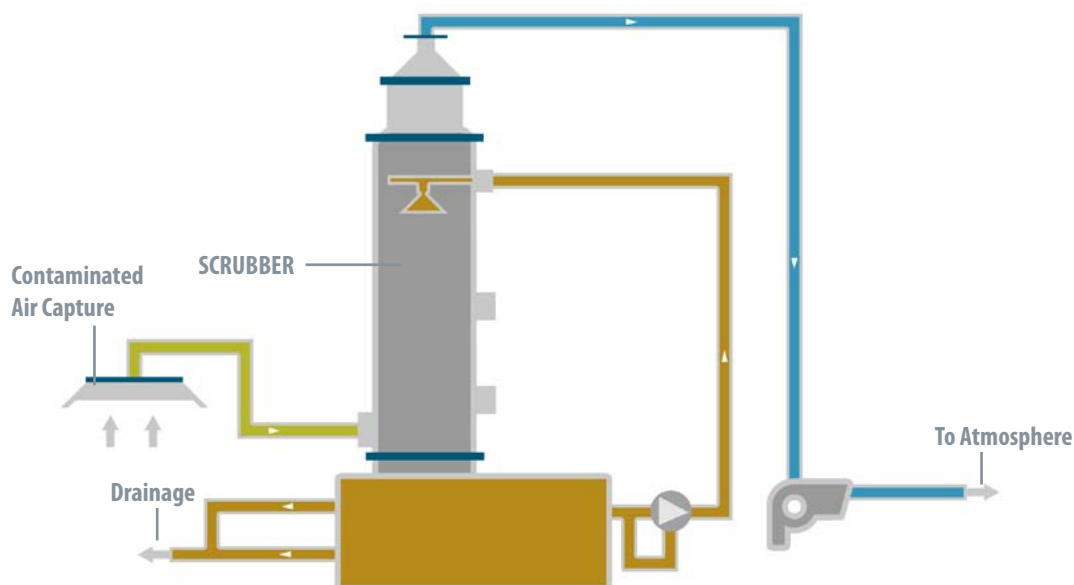

Request: Treat 200 Nm³/h of emissions containing ammonia from a storage tank.

Solution: 1 scrubber (scrubbers) + exhaust emission system.

RESULTS

Regulatory compliance of emissions contaminated with ammonia.